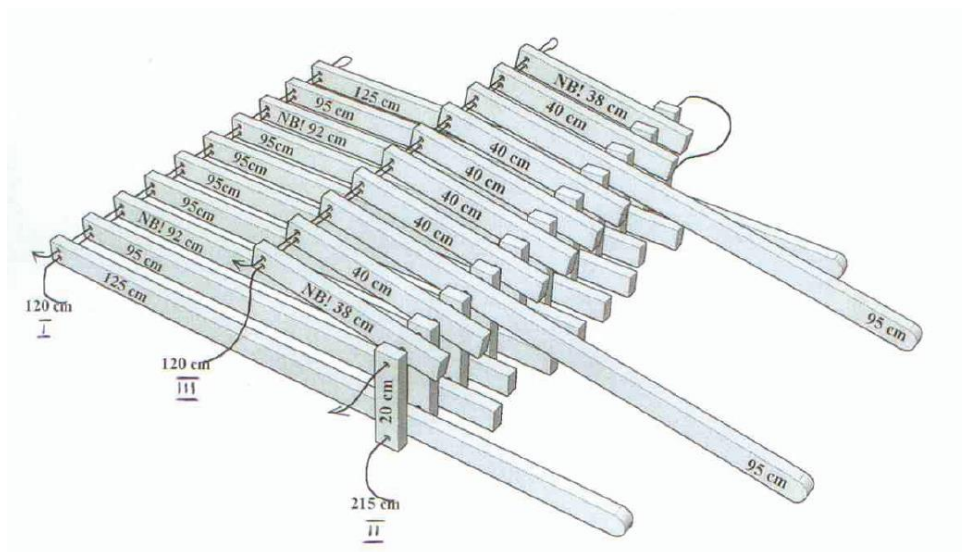

## Dimensions of EcoChair and Lilly:

### EcoChair FOLDED:

- height 135 cm
- width 65 cm
- depth 15 cm

### EcoChair IN USE:

- height 105 cm
- width 65 cm
- depth 90 cm

### LILLY-table

- 45 cm (height)
- 49 cm (width)
- 54 cm (depth)

Weight: 4-6 kgs